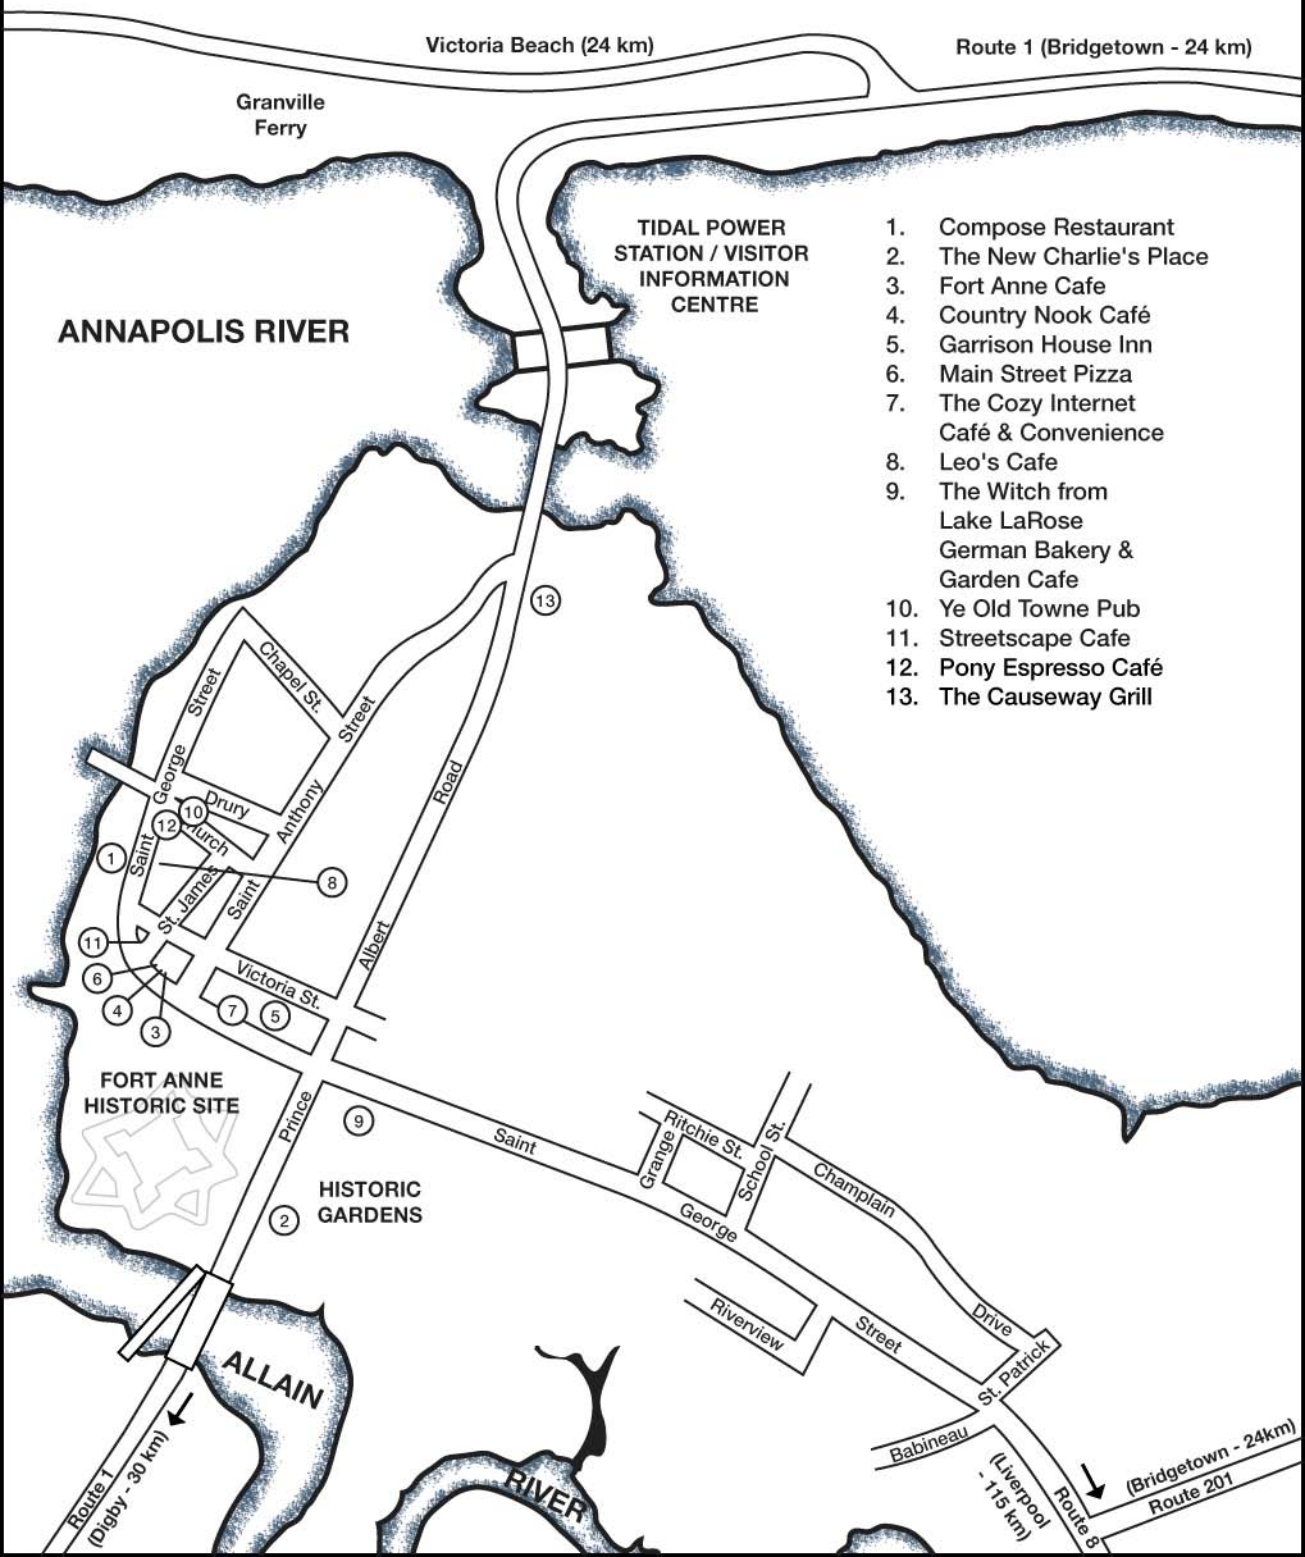

# Town of Annapolis Royal

## Restaurants

Victoria Beach (24 km)

Route 1 (Bridgetown - 24 km)

Granville Ferry

TIDAL POWER STATION / VISITOR INFORMATION CENTRE

ANNAPOLIS RIVER

1. Compose Restaurant
2. The New Charlie's Place
3. Fort Anne Cafe
4. Country Nook Café
5. Garrison House Inn
6. Main Street Pizza
7. The Cozy Internet Café & Convenience
8. Leo's Cafe
9. The Witch from Lake LaRose German Bakery & Garden Cafe
10. Ye Old Towne Pub
11. Streetscape Cafe
12. Pony Espresso Café
13. The Causeway Grill

FORT ANNE HISTORIC SITE

HISTORIC GARDENS

ALLAIN RIVER

Route 7 (Digby - 30 km)

Route 8 (Liverpool - 17.5 km)

Route 201 (Bridgetown - 24 km)