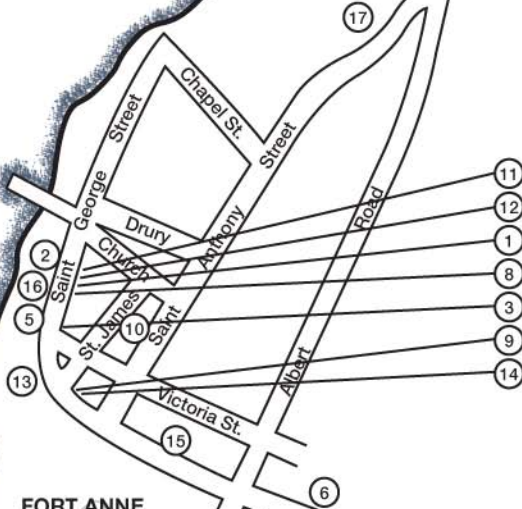

Town of Annapolis Royal

Services / Businesses

Victoria Beach (24 km)

Route 1 (Bridgetown - 24 km)

Granville
Ferry

TIDAL POWER STATION /
VISITOR INFORMATION
CENTRE

ANNAPOLIS RIVER

1. Jost Architects Ltd.
2. Scotia Bank
3. Royal Canadian Bank
4. Dr. Paul J. Coady
5. Dr. Brian T. Cadden
6. The Human Element
7. Annapolis Valley Health Centre
8. Patrica L. Reardon Barrister & Solicitor
9. Armstrong & Armstrong
10. Dr. S Edward Grimm
11. Dr. K.P. Buchholz MD, CCFP
Dr. Caroline Hancock, MD
Dr. Robert Barkwell MD, CCFP
12. Dr. Dill MD
13. Annapolis Royal Library
14. Habitation Realities Ltd.
15. Re/Max Banner Real Estate
16. Tradewinds
17. Port Royal Animal Hospital

FORT ANNE
HISTORIC SITE

HISTORIC
GARDENS

ALLAIN

RIVER

Route 1
(Digby - 30 km)

Route 5
(Everpool - 115 km)

Route 201
(Bridgetown - 24km)