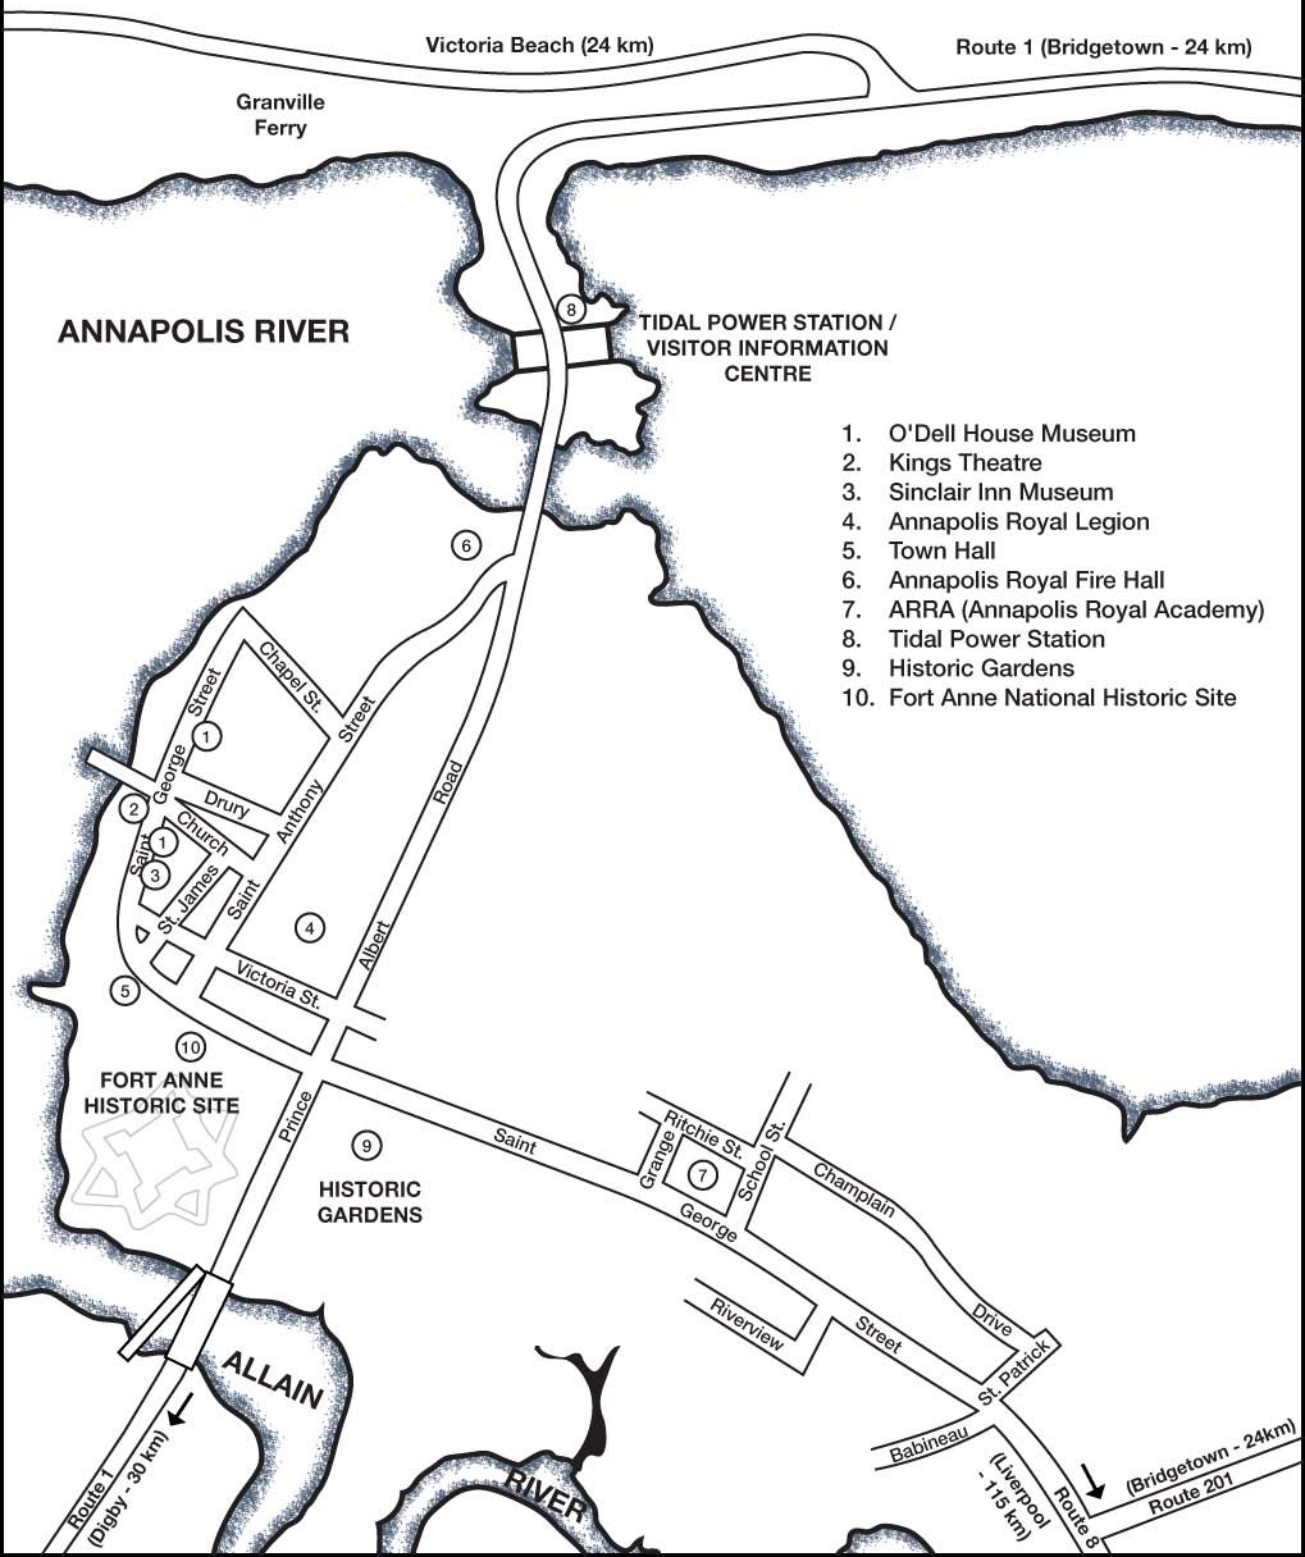

# Town of Annapolis Royal

## Visitor Tour Map

Victoria Beach (24 km)

Route 1 (Bridgetown - 24 km)

Granville Ferry

ANNAPOLIS RIVER

TIDAL POWER STATION / VISITOR INFORMATION CENTRE

- 1. O'Dell House Museum
- 2. Kings Theatre
- 3. Sinclair Inn Museum
- 4. Annapolis Royal Legion
- 5. Town Hall
- 6. Annapolis Royal Fire Hall
- 7. ARRA (Annapolis Royal Academy)
- 8. Tidal Power Station
- 9. Historic Gardens
- 10. Fort Anne National Historic Site

FORT ANNE HISTORIC SITE

HISTORIC GARDENS

ALLAIN RIVER

RIVER

Route 7 (Digby - 30 km)

Route 8 (Liverpool - 17.5 km)

Route 201 (Bridgetown - 24km)